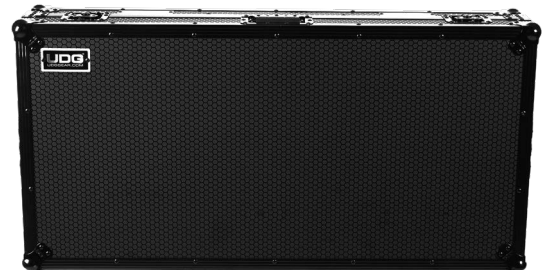

FLIGHT CASE SET PIONEER PLX-CRSS12 & 10"/12" MIXER BLACK PLUS (LAPTOP SHELF & WHEELS)

U91098BL

UDG Ultimate Flightcases not only transport your complete set up easily & securely, but also facilitates devices to be setup within minutes. With these premium features incorporated, the UDG Ultimate Flightcases provides premium professional quality in a very stylish modern black colored combination.

FEATURES

- Fits: 2x Pioneer PLX-CRSS12 and 1x any 10" & 12" mixer: Reeloc Elite, Rane Seventy-Two, Denon DJ X1800 Prime, Pioneer DJM-S11/ S9/ S7/ 909/ 707, Mixars Quattro/ Duo, NI Kontrol Z2, Thud Ruble TRX + 1 x Laptop + Accessories
- Improved powder coated and anodized hardware
- High density diamond embossed EVA foam & carpeted protective padding
- Dual anchor rivets with included washer
- Convenient 80 mm space at rear for connections & PSU storage
- Cable access hole with removable UDG emblem cover
- Removable access panel
- Roller wheels with high quality in-line skate bearings for convenient transport
- Adjustable laptop shelf
- Heavy duty construction of 9 mm thick plywood
- Laminated in a black finish with a honeycomb/hexagonal "Stage Grip" pattern
- Extra-wide solid aluminium profiles
- High grade aluminium UDG logo plate
- UDG heavy-duty spring-loaded handles
- Secure stacking due to stackable ball corners
- Sturdy construction
- Recessed butterfly twist latch lock

BLACK
U91098BL

High grade aluminium
UDG logo plate

Improved powder coated
and anodized hardware

Laminated in a black finish
with a honeycomb/hexagonal
"Stage Grip" pattern

Roller wheels with high
quality in-line skate
bearings

Adjustable laptop shelf

Removable access panel

Secure stacking due to
stackable ball corners

High density diamond
embossed EVA foam &
carpeted protective padding

Cable access hole with
removable UDG emblem
cover